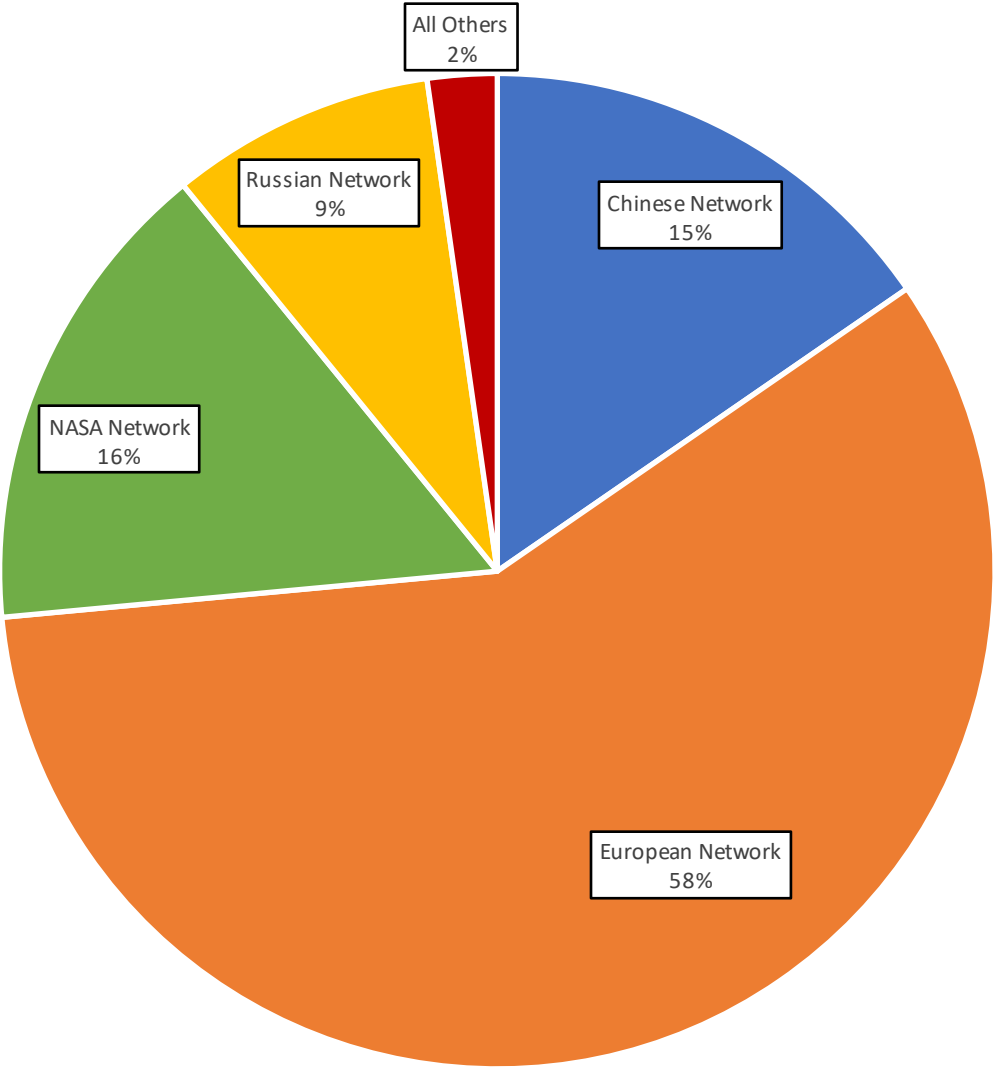

Normal Points		Etalon		Other Select						Total	Total	Total	No.
Site Name	Sta.	Etalon-1	Etalon-2	LAGEOS-1	LAGEOS-2	LARES	Starlette	Stella	Ajisai	Etalon	Other	All	Sats.
Altay	1879	71	81	106	116	87	0	0	0	152	1,637	1,789	51
Arequipa	7403	0	0	12	9	24	285	152	691	0	3,699	3,699	26
Arkhyz	1886	0	5	161	173	62	69	14	47	5	1,191	1,196	31
Badary	1890	0	0	334	203	246	0	0	0	0	3,855	3,855	23
Baikonur	1887	0	0	104	137	0	0	0	0	0	342	342	19
Beijing	7249	18	27	250	250	193	394	136	445	45	6,034	6,079	85
Borowiec	7811	0	0	235	216	244	54	61	255	0	3,701	3,701	36
Brasilia	7407	13	3	35	26	8	2	5	19	16	343	359	43
Changchun	7237	89	120	881	791	666	1,284	588	1,907	209	33,500	33,709	91
Grasse	7845	203	272	778	663	424	0	187	640	475	4,630	5,105	32
Graz	7839	92	145	389	223	919	955	262	1,607	237	22,974	23,211	87
Greenbelt	7105	42	37	883	1,050	1,116	1,148	554	1,492	79	25,371	25,450	52
Haleakala	7119	0	0	332	233	412	301	230	766	0	6,814	6,814	29
Hartebeesthoek (HARL)	7501	26	31	546	255	519	592	332	901	57	10,585	10,642	53
Hartebeesthoek (HRTL)	7503	28	3	210	143	17	145	51	286	31	3,158	3,189	54
Herstmonceux	7840	132	150	1,274	1,157	1,246	832	196	846	282	22,606	22,888	89
Irkutsk	1891	6	2	183	60	75	143	109	226	8	3,226	3,234	44
Katzively	1893	0	0	169	179	241	327	285	649	0	5,154	5,154	25
Kiev	1824	0	0	114	115	109	177	62	280	0	1,681	1,681	17
Komsomolsk	1868	60	57	98	103	79	0	0	0	117	1,317	1,434	50
Kunming	7819	67	84	438	469	613	805	493	1,212	151	20,204	20,355	93
Matera	7941	222	214	1,009	1,161	320	1,135	289	1,321	436	13,850	14,286	49
McDonald	7080	0	0	0	0	0	0	0	0	0	0	0	0
Mendeleev	1874	0	0	0	0	0	0	0	0	0	0	0	0
Monument Peak	7110	2	17	120	62	289	538	230	1,368	19	14,225	14,244	50
Mount Stromlo	7825	39	45	1,054	866	765	2,215	976	2,789	84	27,712	27,796	54
Potsdam	7841	35	65	314	311	688	407	37	506	100	11,919	12,019	83
Riga	1884	2	0	130	144	221	88	19	34	2	4,141	4,143	31
Sejong	7394	0	0	24	36	10	241	41	122	0	957	957	11
Shanghai	7821	10	15	229	243	122	115	46	159	25	2,593	2,618	69
Simeiz	1873	16	31	267	273	499	285	202	386	47	6,490	6,537	46
Simosato	7838	0	0	20	24	6	78	18	134	0	514	514	16
Svetloe	1888	0	0	175	133	177	36	73	185	0	2,784	2,784	37
Tahiti	7124	0	0	47	40	83	192	0	167	0	1,731	1,731	33
Wettzell (SOSW)	7827	176	133	558	506	1,602	958	420	1,257	309	17,668	17,977	87
Wettzell (WETL)	8834	334	332	1,104	799	1,030	1,007	527	1,696	666	20,619	21,285	79
Yarragadee	7090	410	399	2,028	1,937	2,073	3,380	1,856	4,332	809	74,249	75,058	91
Zelenchukskaya	1889	0	0	23	10	101	137	46	158	0	1,080	1,080	32
Zimmerwald	7810	216	384	2,359	1,762	2,848	1,999	1,156	2,208	600	45,615	46,215	63
Totals:	37	2,309	2,652	16,993	14,878	18,134	20,324	9,653	29,091	4,961	428,169	433,130	

Normal Point Summary by Network (Campaign Constellation vs. Total)

Network	Sta.	%Etalon	%Other	Tot.	Etalon	Other	Tot.
Chinese Network	4	9%	15%	14%	430	62,331	62,761
European Network	13	64%	42%	43%	3,154	181,048	184,202
NASA Network	7	19%	32%	32%	964	136,674	137,638
Russian Network	10	7%	4%	4%	329	18,933	19,262
All Others	3	2%	7%	7%	84	29,183	29,267
Totals:	9	1%	99%	100%	4,961	428,169	433,130

Campaign Totals by Station

Campaign Tracking Totals by Network
(Passes)