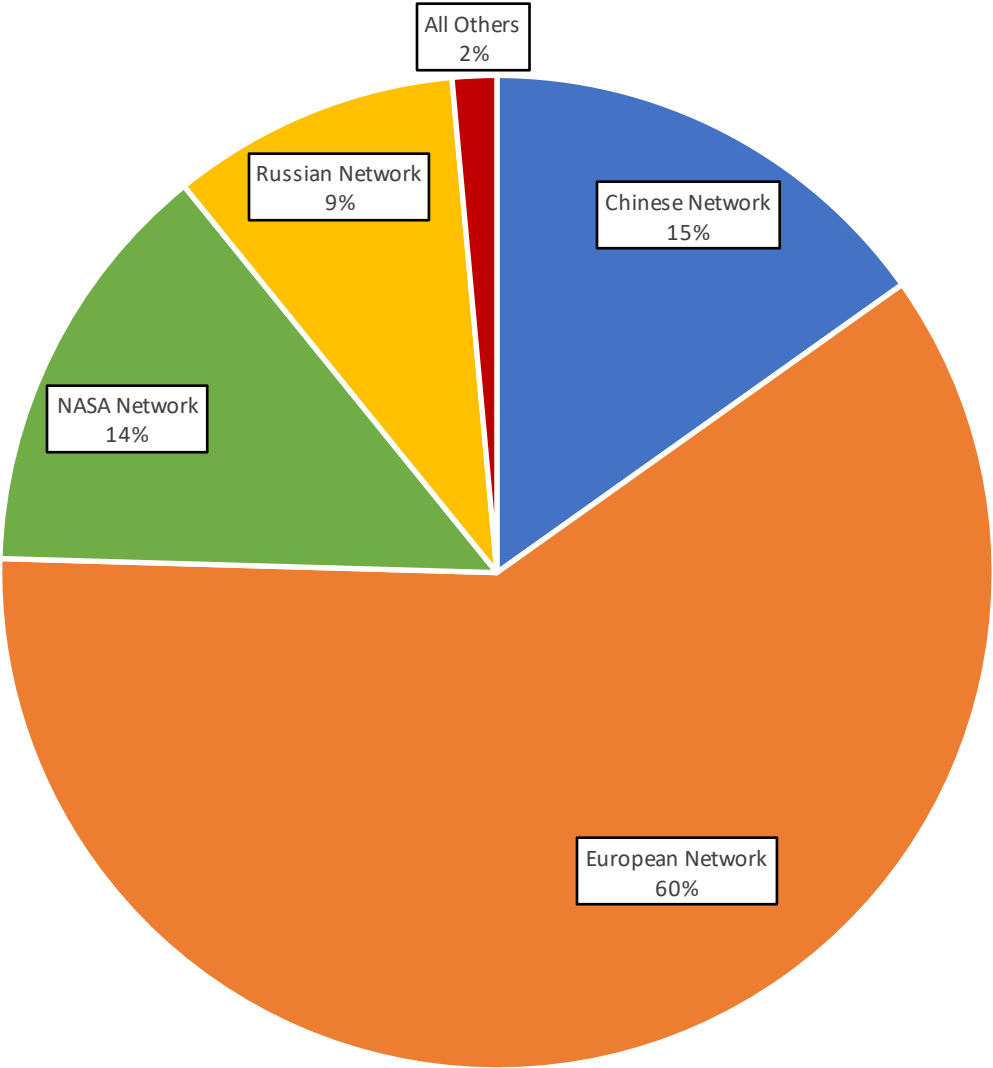

Normal Points		Etalon				Other Select					Total Etalon	Total Other	Total All	No. Sats.
Site Name	Sta.	Etalon-1	Etalon-2	LAGEOS-1	LAGEOS-2	LARES	Starlette	Stella	Ajsai					
Altay	1879	14	17	10	20	19	0	0	0	31	475	506	37	
Areguipa	7403	0	0	0	0	4	40	7	144	0	522	522	18	
Arkhyz	1886	0	5	50	22	18	0	5	27	5	209	214	18	
Badary	1890	0	0	159	70	81	0	0	0	0	1,944	1,944	23	
Baikonur	1887	0	0	0	0	0	0	0	0	0	0	0	0	
Beijing	7249	1	9	44	33	13	38	32	129	10	1,399	1,409	78	
Borowiec	7811	0	0	83	39	100	7	61	220	0	1,741	1,741	32	
Brasilia	7407	0	0	2	2	0	0	0	0	0	17	17	4	
Changchun	7237	21	42	192	159	206	315	172	719	63	9,412	9,475	91	
Grasse	7845	28	59	154	145	96	0	42	192	87	1,290	1,377	32	
Graz	7839	33	53	167	80	263	288	79	636	86	9,133	9,219	86	
Greenbelt	7105	7	7	197	269	214	365	121	438	14	6,321	6,335	42	
Haleakala	7119	0	0	0	0	0	0	0	0	0	0	0	0	
Hartebeesthoek (HARL)	7501	4	2	75	52	156	179	86	9	6	1,752	1,758	40	
Hartebeesthoek (HRTL)	7503	25	0	77	97	1	66	22	40	25	1,121	1,146	44	
Herstmonceux	7840	40	59	463	414	348	342	59	427	99	7,958	8,057	89	
Irkutsk	1891	3	2	94	22	37	84	55	30	5	1,710	1,715	38	
Katziwely	1893	0	0	43	55	41	74	87	309	0	1,676	1,676	18	
Kiev	1824	0	0	7	15	11	21	32	118	0	482	482	15	
Komsomolsk	1868	26	28	47	48	43	0	0	0	54	689	743	38	
Kunming	7819	21	26	107	109	141	202	155	584	47	6,061	6,108	92	
Matera	7941	49	100	351	404	141	435	100	520	149	4,742	4,891	46	
McDonald	7080	0	0	0	0	0	0	0	0	0	0	0	0	
Mendeleev	1874	0	0	0	0	0	0	0	0	0	0	0	0	
Monument Peak	7110	0	11	9	0	52	95	72	137	11	2,676	2,687	40	
Mount Stromlo	7825	7	7	231	140	192	577	274	896	14	7,274	7,288	50	
Potsdam	7841	24	30	79	55	92	12	29	359	54	3,905	3,959	76	
Riga	1884	0	0	0	0	0	0	0	21	0	616	616	11	
Sejong	7394	0	0	4	19	10	0	0	80	0	152	152	6	
Shanghai	7821	0	0	3	10	0	0	0	26	0	106	106	20	
Simeiz	1873	3	7	58	46	54	51	69	180	10	2,114	2,124	37	
Simosato	7838	0	0	0	0	0	0	0	25	0	52	52	2	
Svetloe	1888	0	0	43	24	45	4	19	110	0	664	664	32	
Tahiti	7124	0	0	16	21	30	17	0	0	0	146	146	10	
Wettzell (SOSW)	7827	59	51	177	140	515	291	111	804	110	5,885	5,995	86	
Wettzell (WETL)	8834	117	116	252	223	324	324	164	441	233	5,399	5,632	77	
Yarragadee	7090	115	80	579	519	506	731	451	1,283	195	17,758	17,953	84	
Zelenchukskaya	1889	0	0	9	2	4	21	4	47	0	264	264	28	
Zimmerwald	7810	39	58	707	615	878	729	356	518	97	14,919	15,016	62	
Totals:	35	636	769	4,489	3,869	4,635	5,308	2,664	9,469	1,405	120,584	121,989		

Normal Point Summary by Network (Campaign Constellation vs. Total)

Network	Sta.	%Etalon	%Other	Tot.	Etalon	Other	Tot.
Chinese Network	4	9%	14%	14%	120	16,978	17,098
European Network	13	66%	50%	50%	925	59,860	60,785
NASA Network	7	16%	24%	24%	226	29,175	29,401
Russian Network	10	9%	6%	6%	120	7,093	7,213
All Others	3	1%	6%	6%	14	7,478	7,492
Totals:	9	1%	99%	100%	1,405	120,584	121,989

Campaign Totals by Station

Campaign Tracking Totals by Network
(Passes)