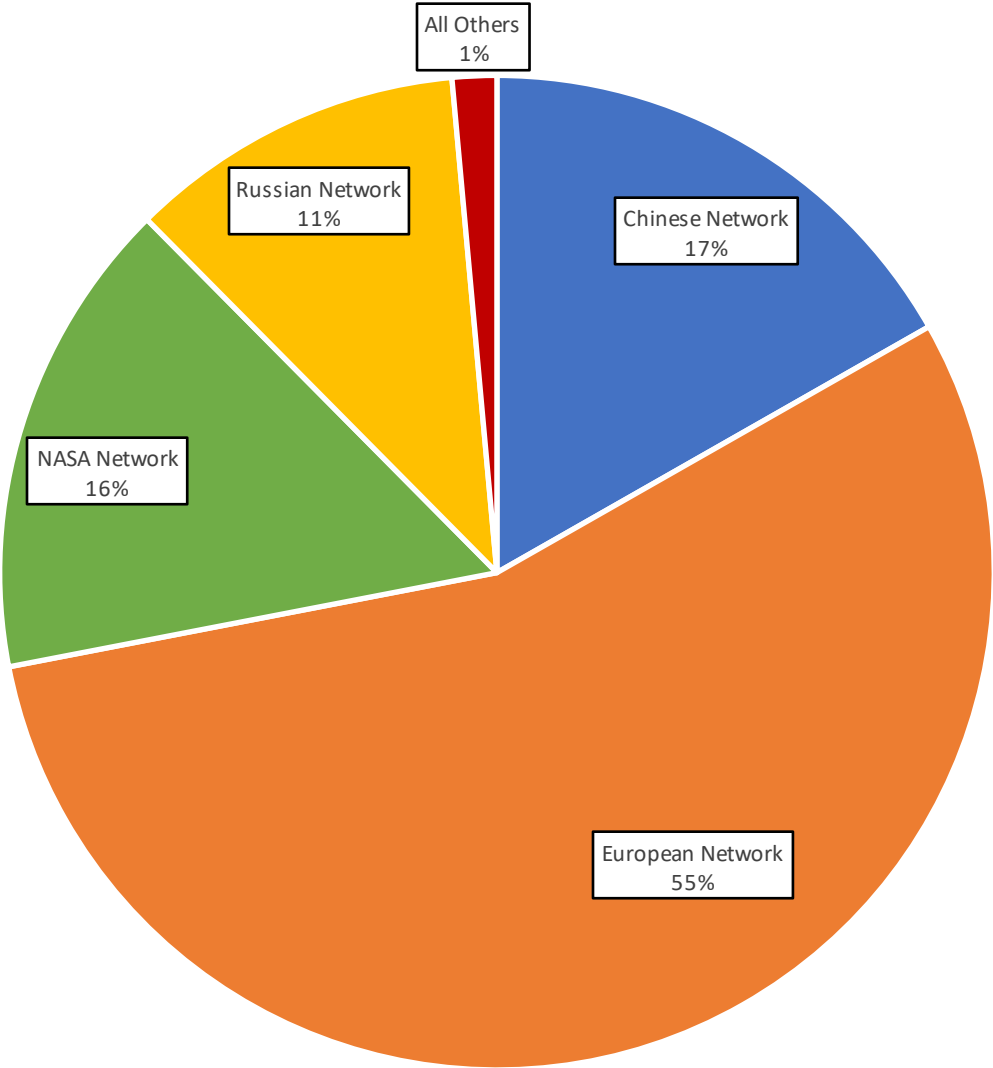

Normal Points		Etalon		Other Select						Total Etalon	Total Other	Total All	No. Sats.
Site Name	Sta.	Etalon-1	Etalon-2	LAGEOS-1	LAGEOS-2	LARES	Starlette	Stella	Ajsai				
Altay	1879	25	35	32	36	30	0	0	0	60	717	777	45
Areguipa	7403	0	0	0	0	6	50	7	183	0	725	725	20
Arkhyz	1886	0	5	50	22	18	0	5	27	5	209	214	18
Badary	1890	0	0	183	89	89	0	0	0	0	2,172	2,172	23
Baikonur	1887	0	0	4	8	0	0	0	0	0	18	18	4
Beijing	7249	3	11	88	84	28	105	55	279	14	2,631	2,645	83
Borowiec	7811	0	0	83	39	100	7	61	232	0	1,791	1,791	32
Brasilia	7407	0	0	2	2	3	0	0	0	0	23	23	6
Changchun	7237	24	45	238	189	234	390	221	879	69	11,520	11,589	91
Grasse	7845	38	74	234	187	162	0	53	208	112	1,638	1,750	32
Graz	7839	42	72	191	90	366	394	115	837	114	11,047	11,161	86
Greenbelt	7105	17	16	297	395	317	562	187	686	33	9,557	9,590	45
Haleakala	7119	0	0	73	16	49	17	18	23	0	798	798	22
Hartebeesthoek (HARL)	7501	4	2	149	104	241	208	98	57	6	2,888	2,894	42
Hartebeesthoek (HRTL)	7503	25	0	88	114	9	69	24	66	25	1,322	1,347	45
Herstmonceux	7840	50	72	528	465	436	370	70	443	122	9,060	9,182	89
Irkutsk	1891	3	2	94	22	37	84	55	30	5	1,710	1,715	38
Katziwely	1893	0	0	43	55	41	84	91	394	0	1,813	1,813	18
Kiev	1824	0	0	7	15	11	36	43	163	0	582	582	16
Komsomolsk	1868	39	36	60	67	43	0	0	0	75	833	908	43
Kunming	7819	34	38	153	163	213	313	224	800	72	8,979	9,051	93
Matera	7941	56	107	469	487	197	589	132	600	163	6,011	6,174	47
McDonald	7080	0	0	0	0	0	0	0	0	0	0	0	0
Mendeleev	1874	0	0	0	0	0	0	0	0	0	0	0	0
Monument Peak	7110	0	17	9	0	76	123	103	221	17	3,875	3,892	42
Mount Stromlo	7825	9	7	263	188	221	650	327	938	16	8,282	8,298	50
Potsdam	7841	24	30	79	55	92	12	29	359	54	3,905	3,959	76
Riga	1884	0	0	0	0	0	0	0	21	0	616	616	11
Sejong	7394	0	0	4	19	10	0	0	80	0	152	152	6
Shanghai	7821	5	2	64	47	16	27	9	57	7	649	656	49
Simeiz	1873	3	7	70	66	54	67	75	228	10	2,375	2,385	37
Simosato	7838	0	0	0	0	0	0	0	25	0	52	52	2
Svetloe	1888	0	0	45	27	56	16	21	110	0	708	708	32
Tahiti	7124	0	0	16	21	30	24	0	0	0	205	205	15
Wettzell (SOSW)	7827	63	53	184	144	520	310	112	813	116	6,114	6,230	86
Wettzell (WETL)	8834	117	116	256	223	336	324	164	454	233	5,518	5,751	77
Yarragadee	7090	144	120	788	681	712	987	630	1,626	264	24,700	24,964	87
Zelenchukskaya	1889	0	0	9	2	4	31	13	56	0	326	326	29
Zimmerwald	7810	41	58	766	676	980	805	372	584	99	15,921	16,020	62
Totals:	37	766	925	5,619	4,798	5,737	6,654	3,314	11,479	1,691	149,442	151,133	

Normal Point Summary by Network (Campaign Constellation vs. Total)

Network	Sta.	%Etalon	%Other	Tot.	Etalon	Other	Tot.
Chinese Network	4	10%	16%	16%	162	23,779	23,941
European Network	13	60%	44%	45%	1,023	66,391	67,414
NASA Network	7	19%	29%	28%	320	42,748	43,068
Russian Network	10	10%	5%	5%	170	8,038	8,208
All Others	3	1%	6%	6%	16	8,486	8,502
Totals:	9	1%	99%	100%	1,691	149,442	151,133

Campaign Totals by Station

Campaign Tracking Totals by Network
(Passes)