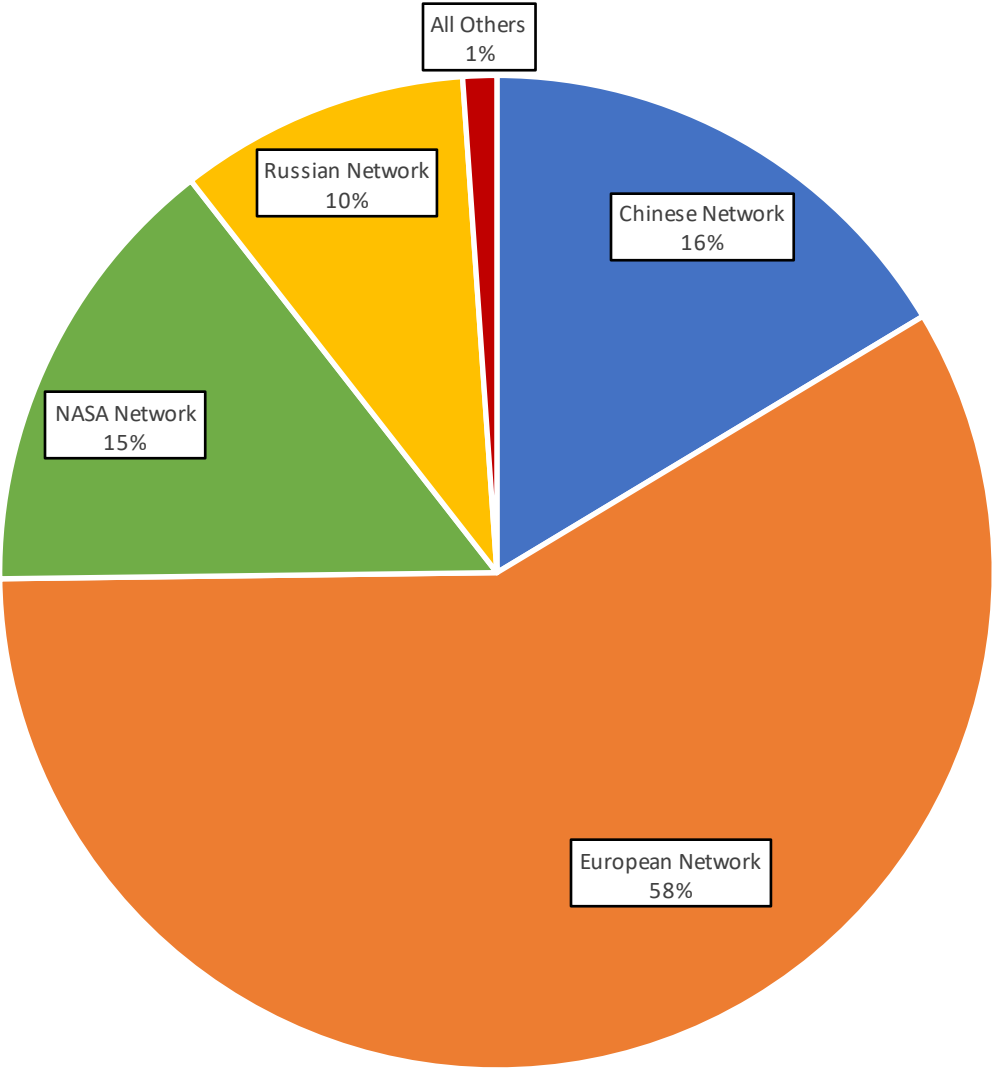

Normal Points		Etalon		Other Select						Total Etalon	Total Other	Total All	No. Sats.
Site Name	Sta.	Etalon-1	Etalon-2	LAGEOS-1	LAGEOS-2	LARES	Starlette	Stella	Ajsai				
Altay	1879	46	65	75	92	42	0	0	0	111	1,277	1,388	49
Arequipa	7403	0	0	0	0	6	93	28	326	0	1,385	1,385	22
Arkhyz	1886	0	5	94	101	32	51	14	47	5	703	708	28
Badary	1890	0	0	274	174	223	0	0	0	0	3,274	3,274	23
Baikonur	1887	0	0	48	69	0	0	0	0	0	158	158	11
Beijing	7249	13	27	216	214	152	353	116	445	40	5,259	5,299	85
Borowiec	7811	0	0	120	77	110	42	61	255	0	2,084	2,084	32
Brasilia	7407	13	3	6	3	4	2	2	4	16	147	163	33
Changchun	7237	54	81	493	431	382	869	373	1,345	135	21,053	21,188	91
Grasse	7845	80	121	526	409	272	0	94	434	201	2,976	3,177	32
Graz	7839	62	113	303	173	684	764	213	1,348	175	17,634	17,809	86
Greenbelt	7105	25	23	617	752	724	954	392	1,230	48	18,218	18,266	50
Haleakala	7119	0	0	191	129	233	142	148	454	0	3,865	3,865	27
Hartebeesthoek (HARL)	7501	19	20	291	146	337	218	181	341	39	5,442	5,481	50
Hartebeesthoek (HRTL)	7503	25	3	117	134	9	91	39	139	28	2,090	2,118	51
Herstmonceux	7840	97	124	926	805	932	731	115	615	221	15,601	15,822	89
Irkutsk	1891	3	2	140	22	37	99	83	163	5	2,379	2,384	42
Katziwely	1893	0	0	129	166	177	280	220	541	0	4,053	4,053	22
Kiev	1824	0	0	114	115	106	177	62	280	0	1,622	1,622	17
Komsomolsk	1868	51	47	79	96	62	0	0	0	98	1,107	1,205	47
Kunming	7819	54	64	295	327	420	646	374	1,107	118	15,506	15,624	93
Matera	7941	148	196	748	847	197	943	210	985	344	10,210	10,554	49
McDonald	7080	0	0	0	0	0	0	0	0	0	0	0	0
Mendeleev	1874	0	0	0	0	0	0	0	0	0	0	0	0
Monument Peak	7110	2	17	24	3	193	226	131	684	19	7,753	7,772	46
Mount Stromlo	7825	14	7	522	359	428	1,075	504	1,621	21	14,180	14,201	51
Potsdam	7841	30	45	220	196	426	323	33	488	75	8,042	8,117	82
Riga	1884	2	0	72	93	132	88	19	34	2	2,349	2,351	29
Sejong	7394	0	0	19	30	10	197	36	122	0	832	832	11
Shanghai	7821	5	9	106	91	36	77	23	102	14	1,264	1,278	61
Simeiz	1873	16	28	187	200	331	250	175	364	44	5,084	5,128	44
Simosato	7838	0	0	0	0	0	0	0	25	0	52	52	2
Svetloe	1888	0	0	73	73	133	31	43	132	0	1,598	1,598	36
Tahiti	7124	0	0	24	33	75	60	0	122	0	935	935	27
Wettzell (SOSW)	7827	119	88	379	322	1,000	761	255	1,119	207	11,674	11,881	87
Wettzell (WETL)	8834	217	219	657	517	635	679	351	1,024	436	12,953	13,389	79
Yarragadee	7090	251	245	1,312	1,243	1,211	1,804	1,083	2,706	496	44,811	45,307	91
Zelenchukskaya	1889	0	0	17	10	65	125	39	138	0	892	892	32
Zimmerwald	7810	135	236	1,688	1,379	2,272	1,632	881	1,644	371	35,420	35,791	63
Totals:	37	1,481	1,788	11,102	9,831	12,088	13,783	6,298	20,384	3,269	283,882	287,151	

Normal Point Summary by Network (Campaign Constellation vs. Total)

Network	Sta.	%Etalon	%Other	Tot.	Etalon	Other	Tot.
Chinese Network	4	9%	15%	15%	307	43,082	43,389
European Network	13	64%	46%	46%	2,076	129,702	131,778
NASA Network	7	18%	29%	29%	602	82,409	83,011
Russian Network	10	8%	5%	5%	263	13,625	13,888
All Others	3	1%	5%	5%	21	15,064	15,085
Totals:	9	1%	99%	100%	3,269	283,882	287,151

Campaign Totals by Station

Campaign Tracking Totals by Network
(Passes)