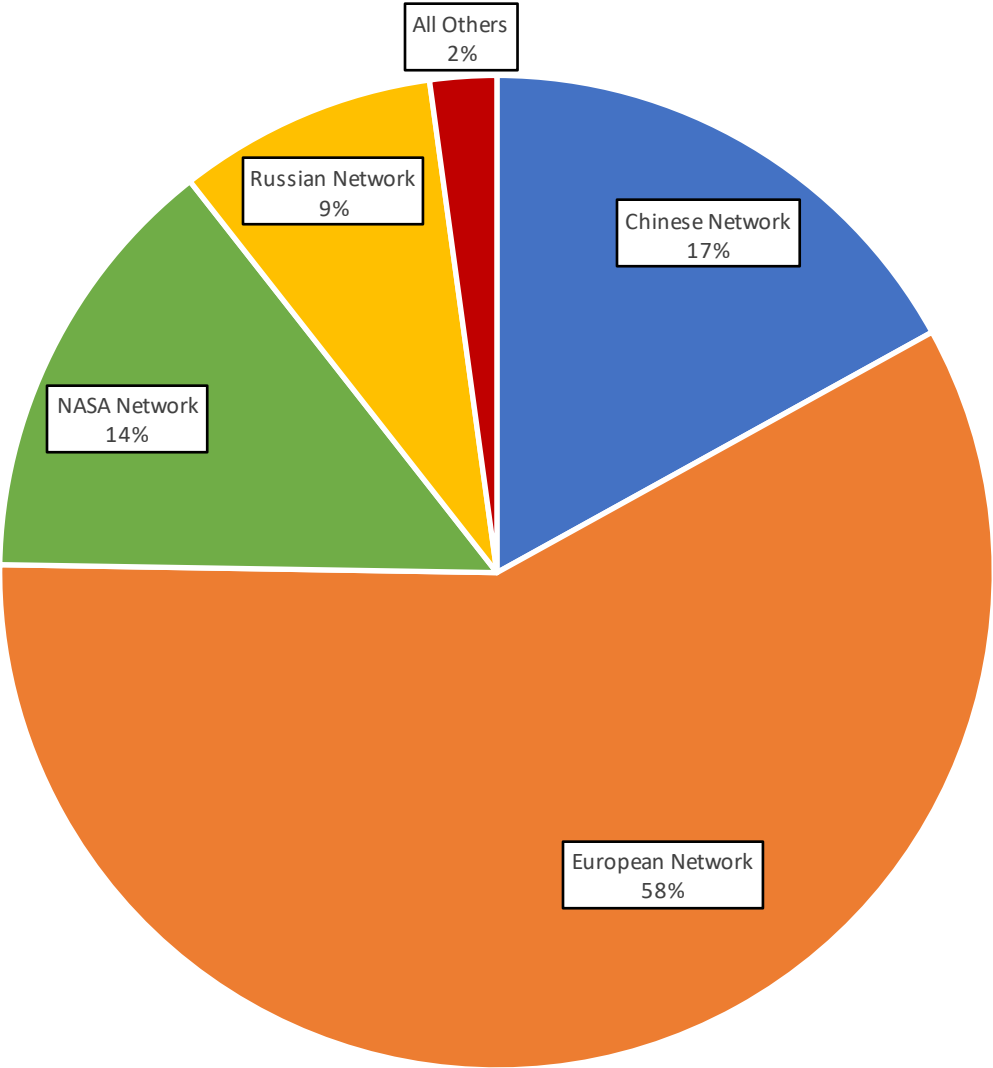

Pass Summary by Network (Campaign Constellation vs. Total)

Network	Sta.	%Etalon	%Other	Tot.	Etalon	Other	Tot.
Chinese Network	4	17%	20%	20%	133	7,246	7,379
European Network	13	58%	46%	46%	457	16,379	16,836
NASA Network	7	14%	21%	21%	111	7,488	7,599
Russian Network	10	8%	8%	8%	66	2,743	2,809
All Others	3	2%	6%	5%	17	1,989	2,006
<b>Totals:</b>	<b>39</b>	<b>2%</b>	<b>98%</b>	<b>100%</b>	<b>784</b>	<b>35,845</b>	<b>36,629</b>

### Campaign Totals by Station