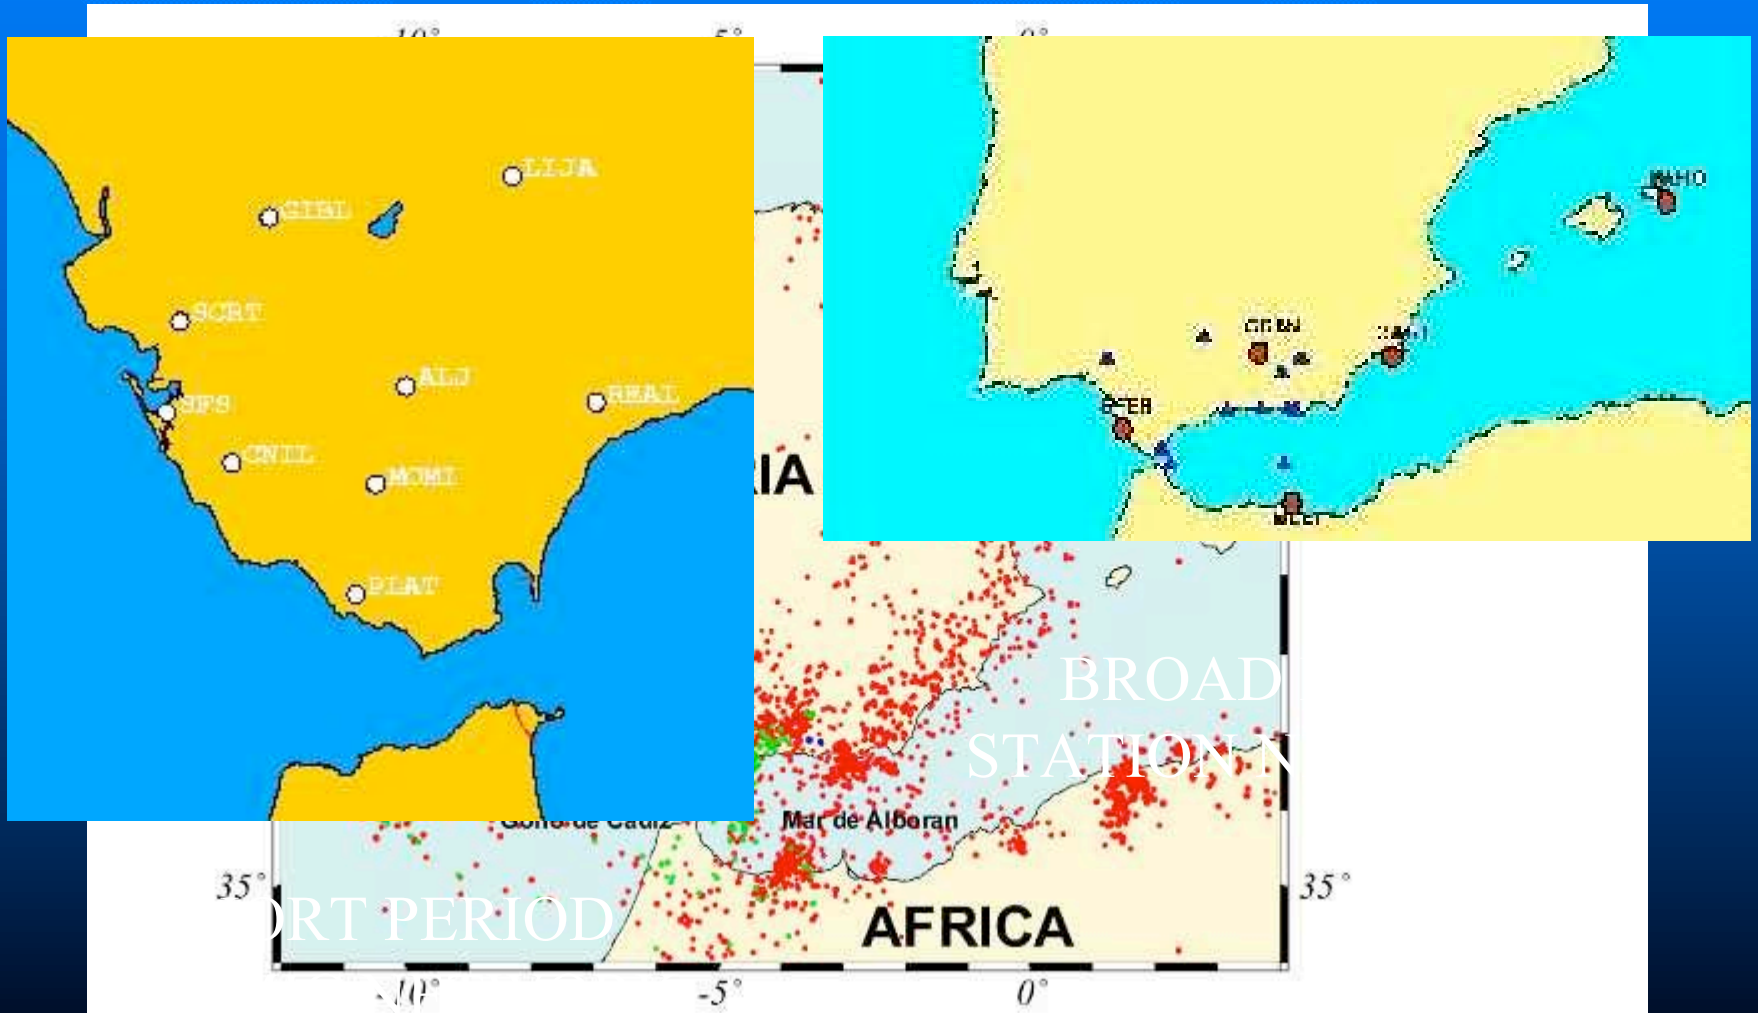

DANJON ASTROLABE

MEASURES OF THE SUN
DIAMETER

GEOPHYSICS DIVISION

GEOMAGNETISM (1879)

ADIE VARIOMETRIC STATION

DECLINOMETER

GEOPHYSICS DIVISION

SEISMOLOGY (1898)