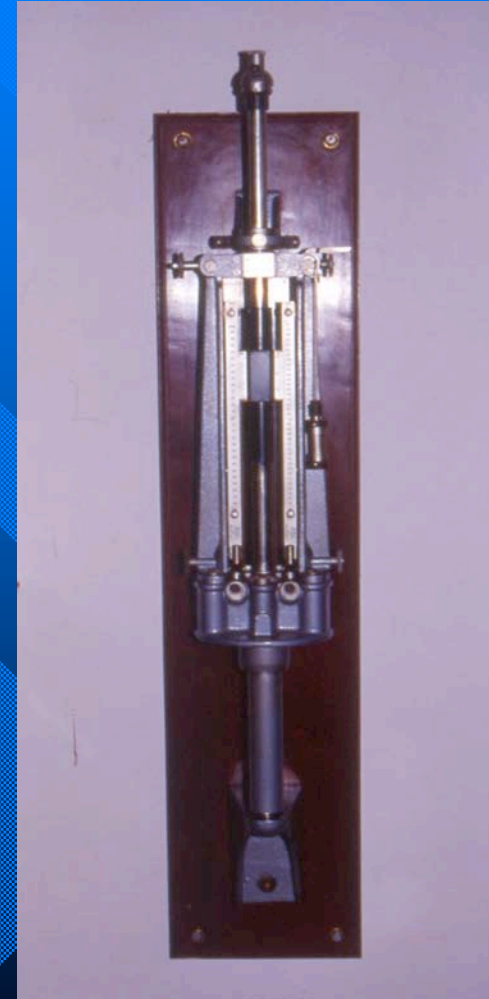

GEOPHYSICS DIVISION

METEOROLOGICAL SERVICE

BAROMETER