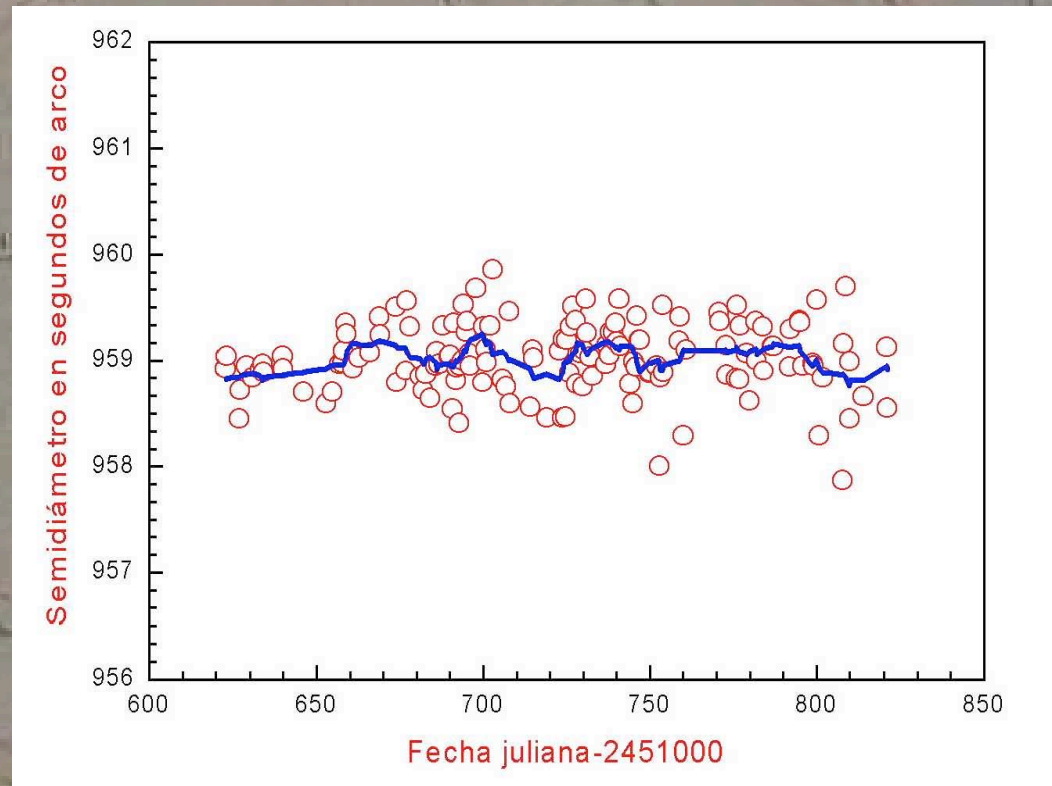

ACTUAL PROGRESS OF SKY OBSERVING PROGRAM

CMASF

CAMC

ASTRONOMY DIVISION

PHOTO ASTROMETRY

GAUTIER ASTROGRAPH

ASTRONOMY DIVISION

EARTH'S ROTATION

DANJON ASTROLABE

MEASURES OF THE SUN
DIAMETER

GEOPHYSICS DIVISION

GEOMAGNETISM (1879)

ADIE VARIOMETRIC STATION

DECLINOMETER

GEOPHYSICS DIVISION

SEISMOLOGY (1898)