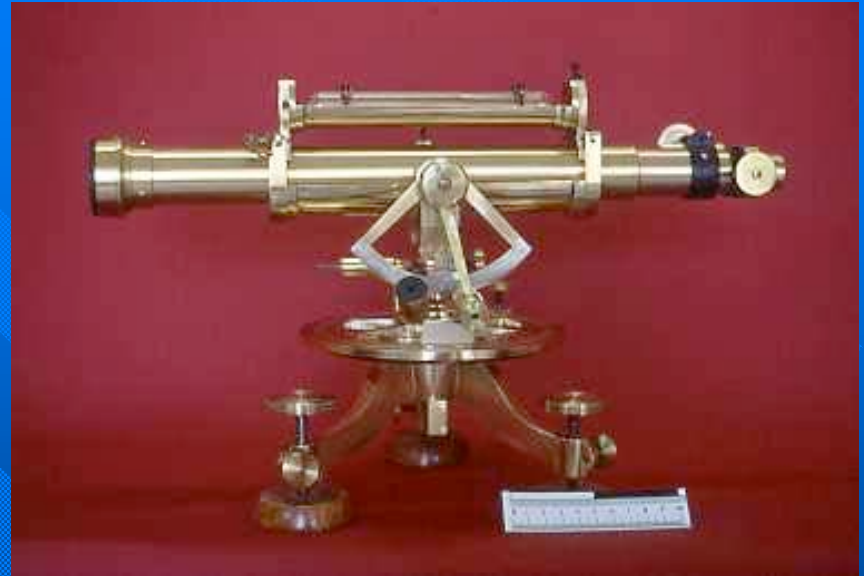

COLLECTION OF ANCIENT INSTRUMENTS

Ertel & Sohn Theodolite,
Munich ca. 1880

Dollond Achromatic Telescope,
London 1789