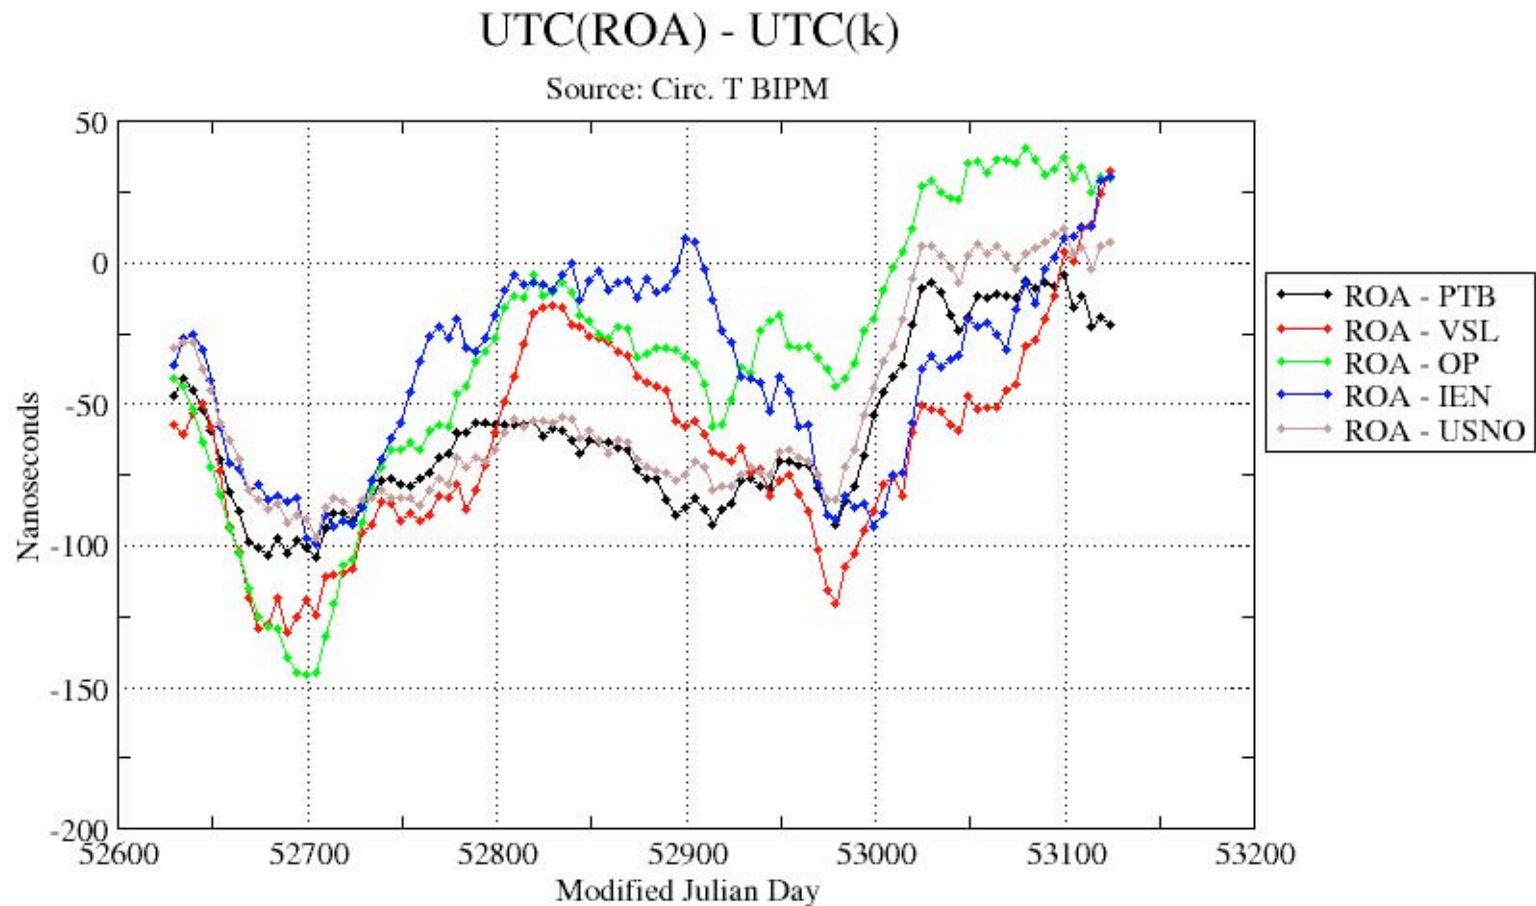

TIME

NATIONAL TIME STANDARD
SPANISH LEGAL TIME

ATOMIC STANDARD

TIME DIVISION

NAVAL SCHOOL OF ADVANCED STUDIES

1. Advanced Studies in Physics and Mathematics

2. Advanced Studies in Astronomy and
Geophysics

3. Post-graduate courses